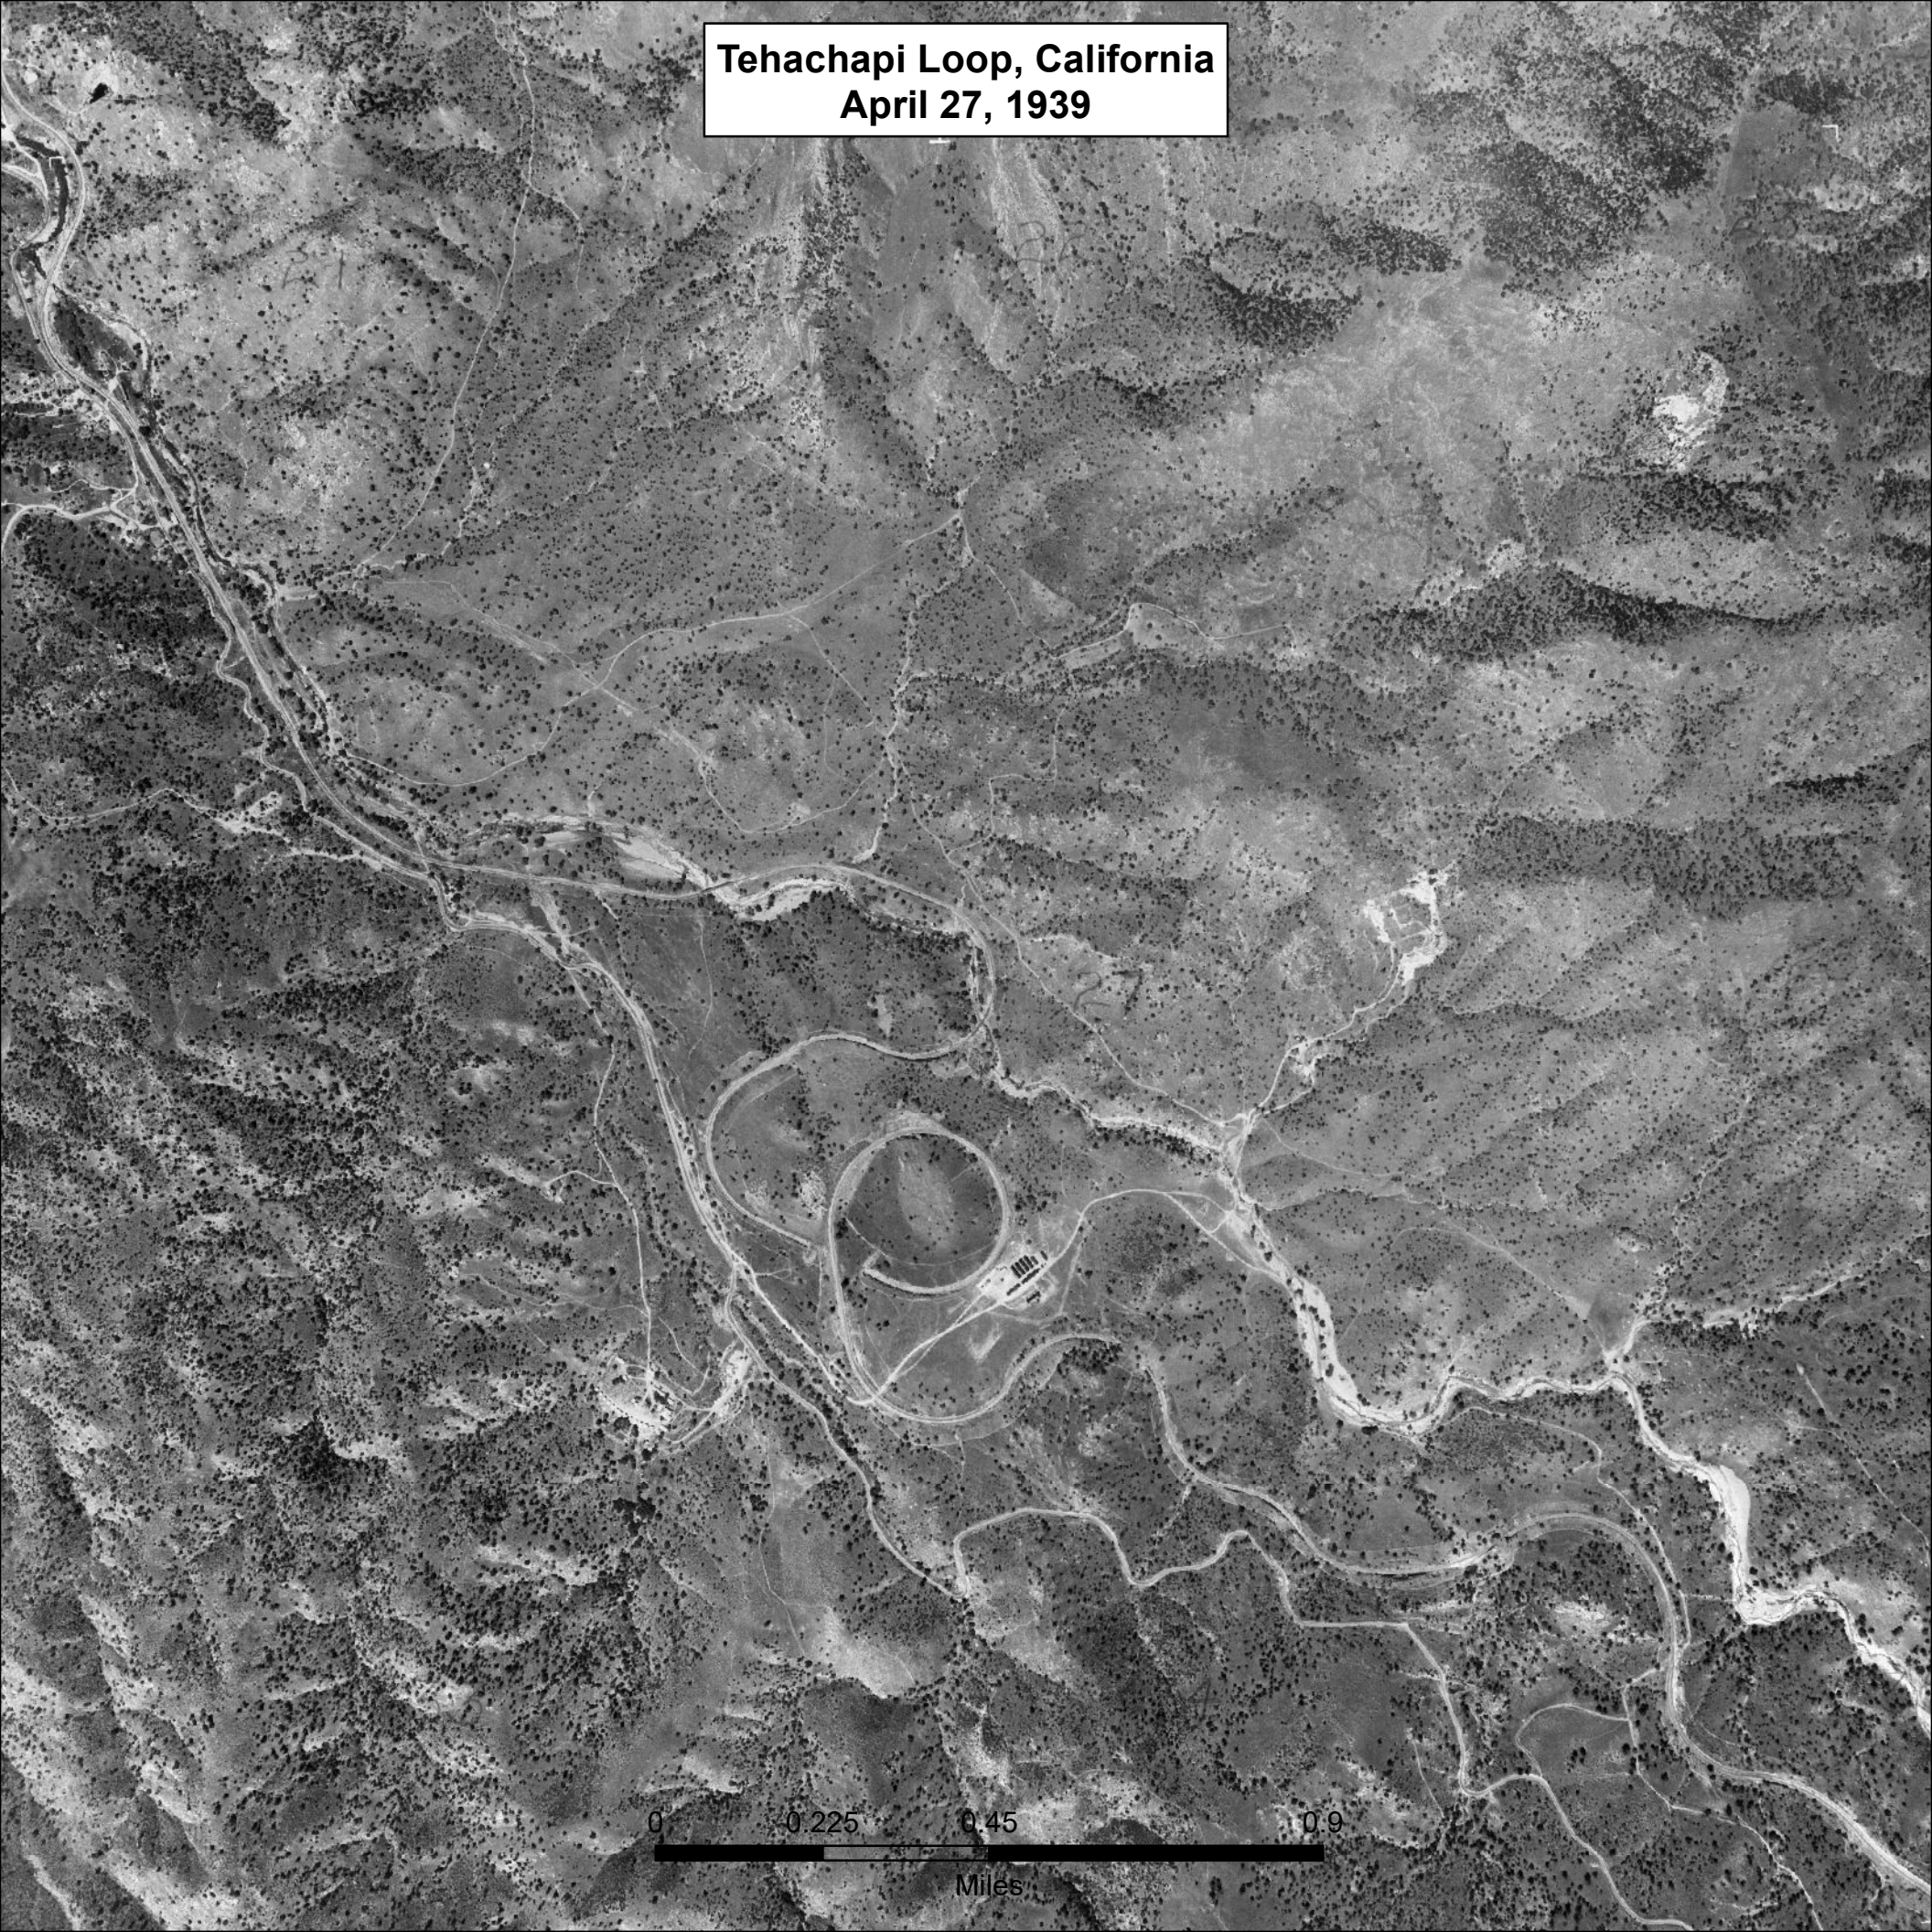

Tehachapi Loop, California
April 27, 1939

0 0.225 0.45 0.9
Miles